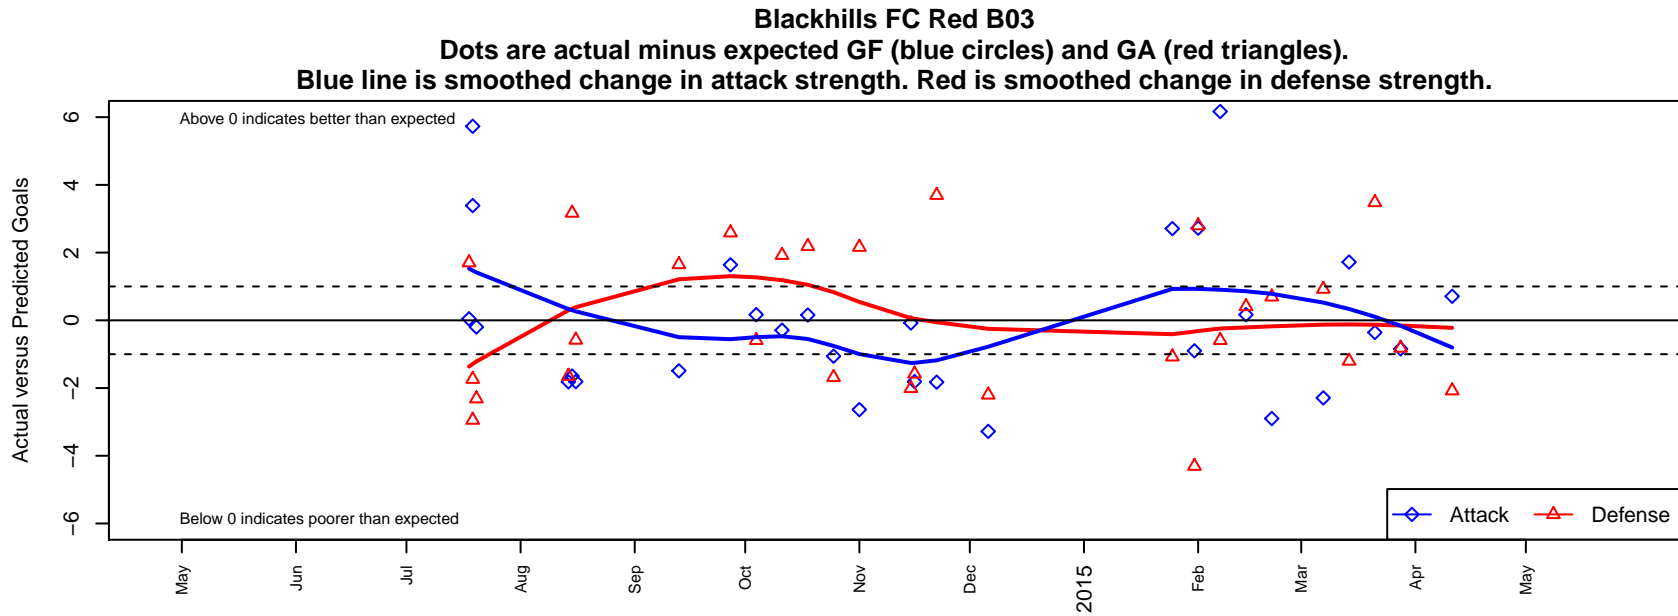

**attack and defense variance (black dot)
relative to other teams
and top 10 in region**

**attack and defense rating
relative to others at age
and all opponents in last 13 months**

Blackhills FC Red B03

Blackhills FC
Olympia, WA
B03 total strength=126
attack=0.19 defense=0.05
fall league = RCL B03 Div 4
spr league = Win RCL B03 Div 5

alt names used:
BLACKHILLS FC B 03 RED (WA)
Blackhills FC B03 Red B
Blackhills FC B 03 Red B
Blackhills FC B 03 Red B
Blackhills FC B 03 Red B

Venues played:
2014 KITG BU11 Red
2014 Bigfoot Silver U11
2014 RCL B03 Div 4
2014 Win RCL B03 Div 5
2014 WYS Presidents Cup B03 Division 3