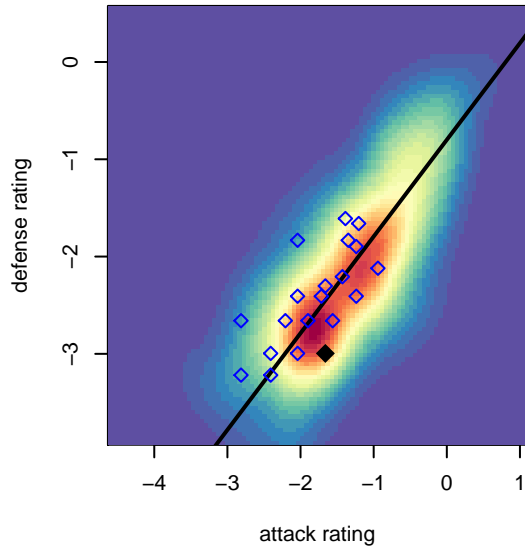

**attack and defense rating
relative to others at age
and all opponents in last 13 months**