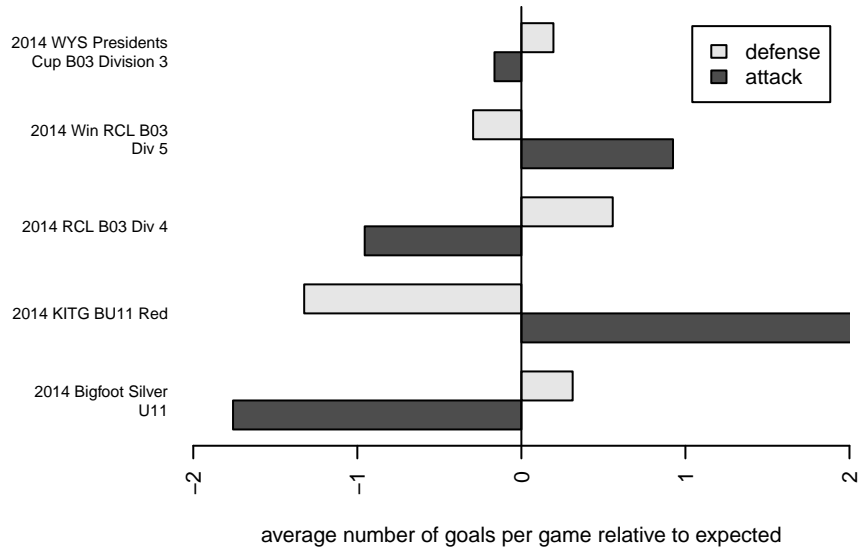

Performance relative to 13 month average