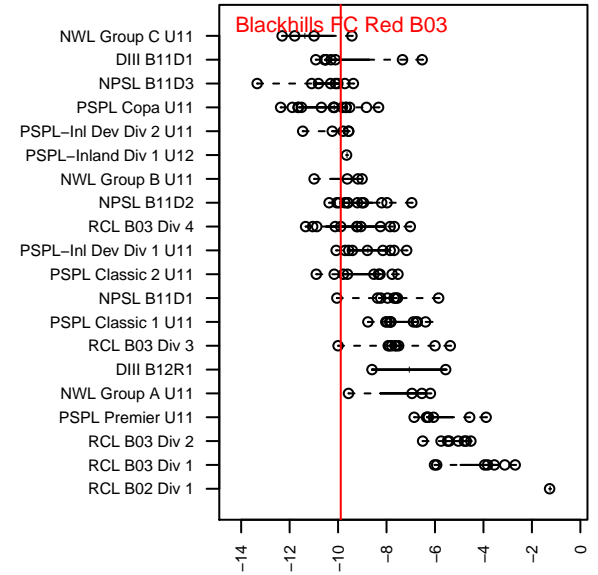

**attack and defense rating
relative to others at age
and all opponents in last 13 months**